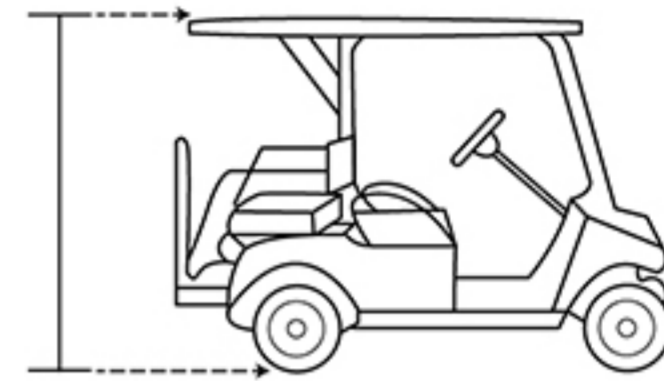

How to Measure Your Golf Cart

Before you order your golf cart cover, you will need to carefully measure it to ensure you are selecting the right one. Our guide below will walk you through the steps to correctly and accurately measure your golf cart to ensure you get the best fit.

Length

Measure from left to right across the longest part of your golf cart.

*Measure in a straight line across your golf cart, do not measure any contours.

Width

Measure from left to right across the widest part of your golf cart, including tires but not including any side mirrors.

Height

Measure the tallest point of your golf cart from the ground up.

Please round up your dimensions to the nearest inch.

Additional Tips

If no cover matches your exact dimensions, choose one that is slightly larger.