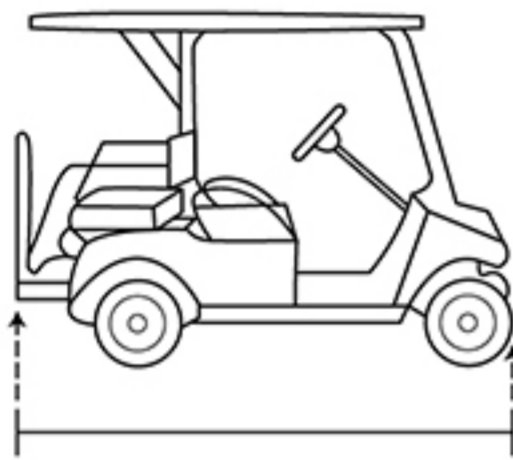

How to Measure Your Golf Cart

Before you order your golf cart cover, you will need to carefully measure it to ensure you are selecting the right one. Our guide below will walk you through the steps to correctly and accurately measure your golf cart to ensure you get the best fit.

Length

Measure from left to right across the longest part of your golf cart.

*Measure in a straight line across your golf cart, do not measure any contours.

Width

Measure from left to right across the widest part of your golf cart, including tires but not including any side mirrors.